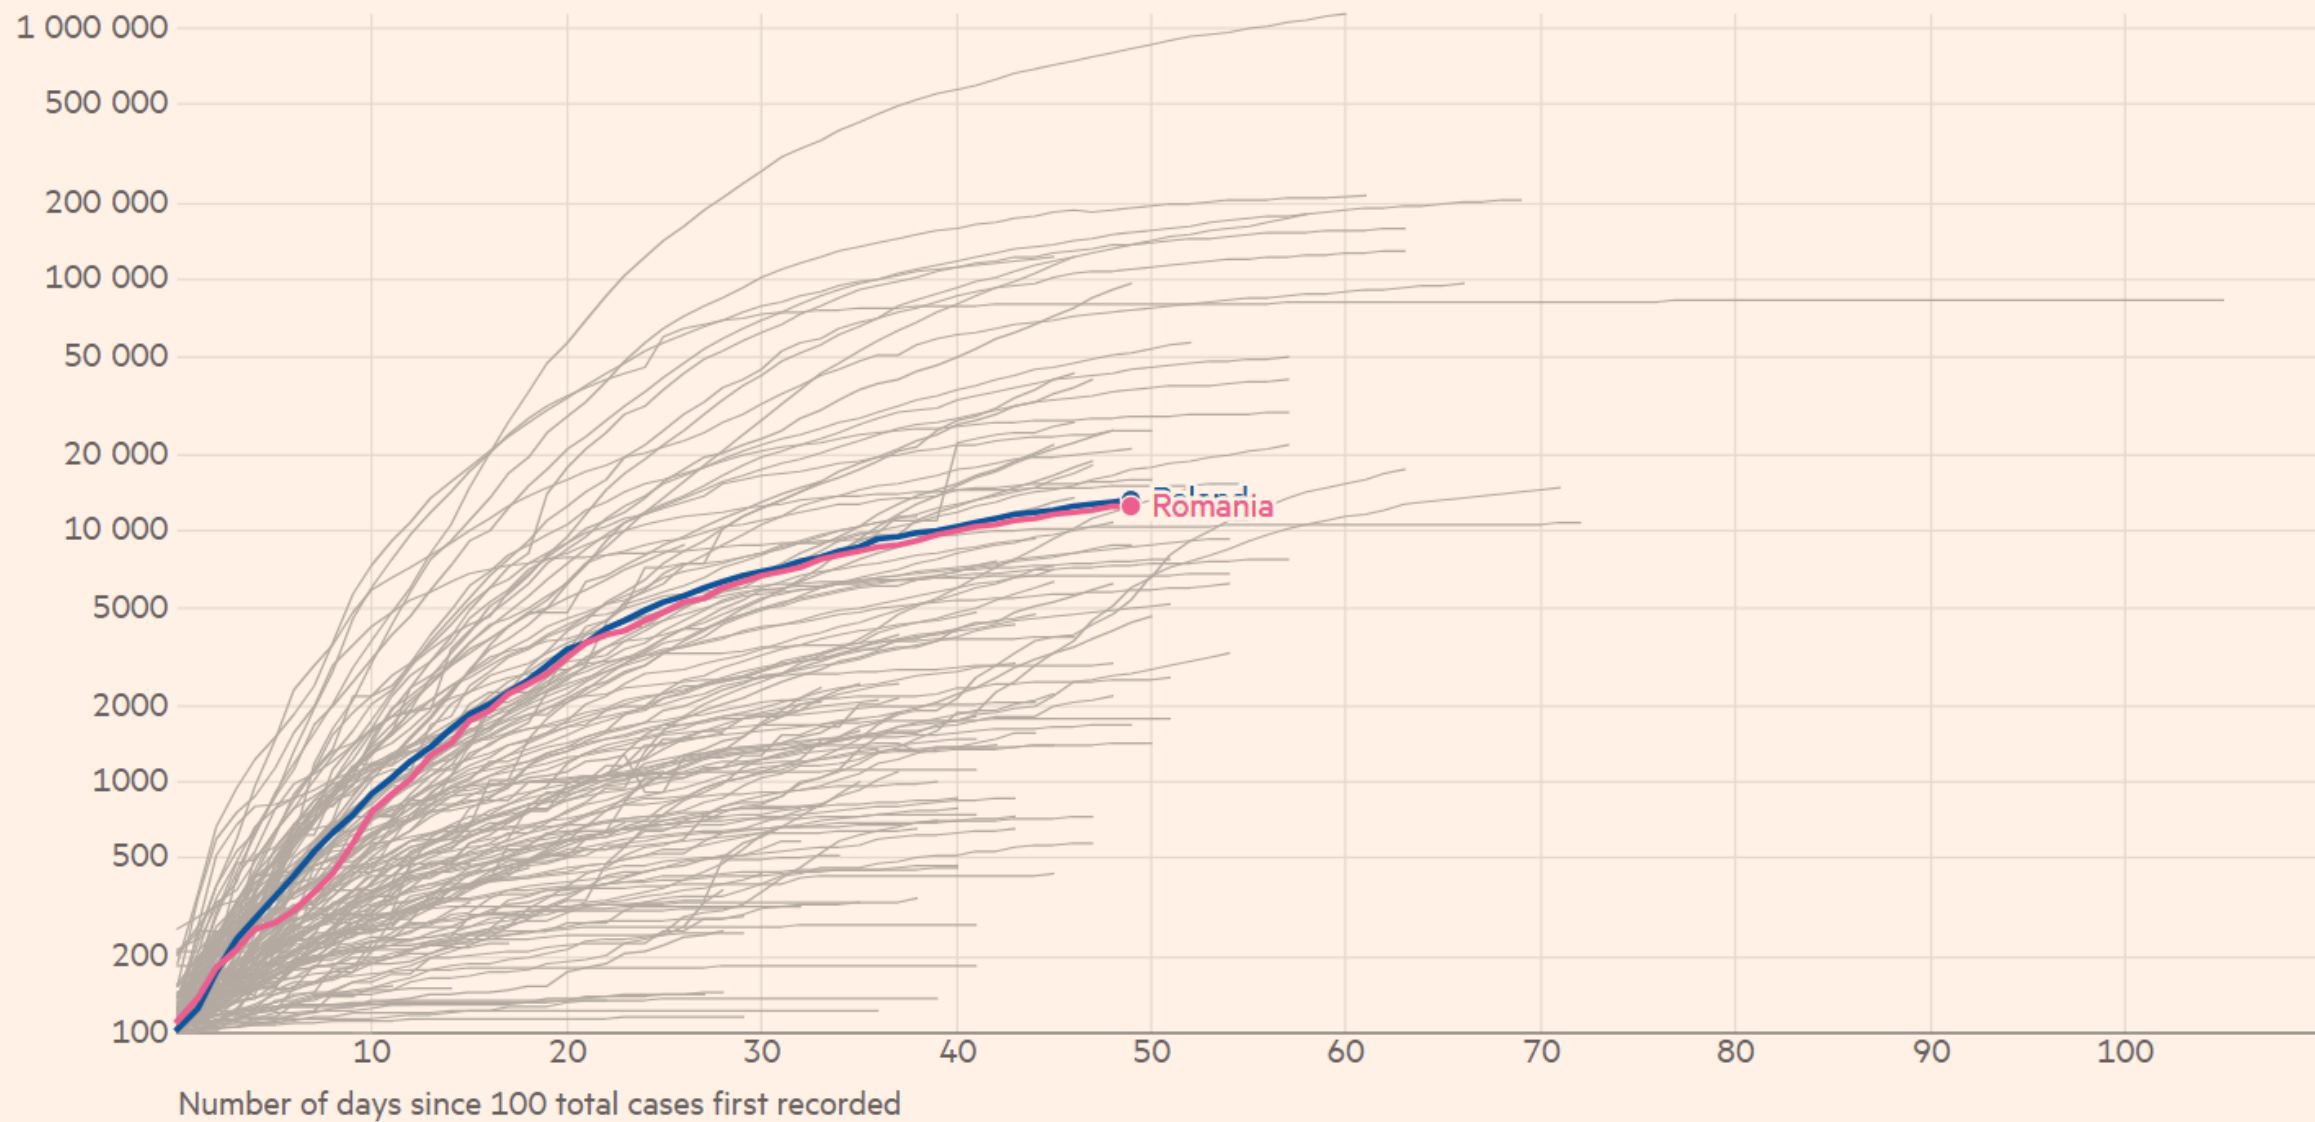

Cumulative confirmed cases of Covid-19 in Poland and United Kingdom

Cumulative cases, by number of days since 100 total cases first recorded

Cumulative confirmed cases of Covid-19 in Poland and Austria

Cumulative cases, by number of days since 100 total cases first recorded

Cumulative confirmed cases of Covid-19 in Poland and Ukraine

Cumulative cases, by number of days since 100 total cases first recorded

Cumulative confirmed cases of Covid-19 in Poland and Romania

Cumulative cases, by number of days since 100 total cases first recorded