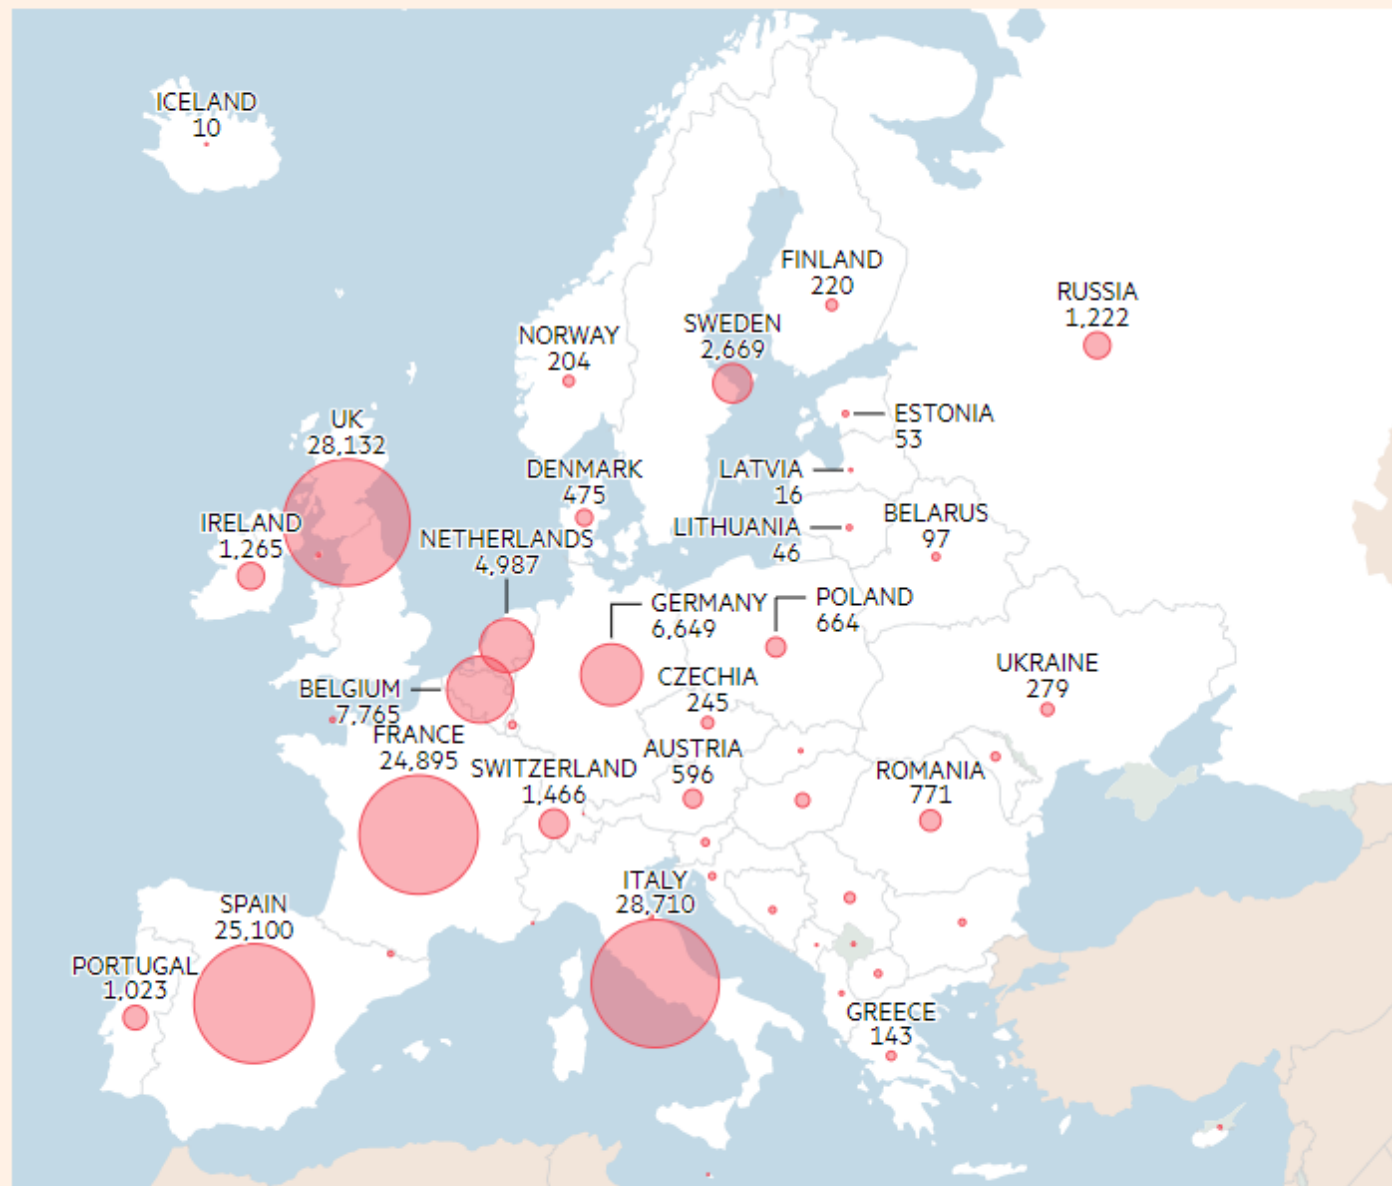

Cumulative cases, by number of days since 100 total cases first recorded

SYTUACJA NA ŚWIECIE

Coronavirus Cases:

3,611,394

[view by country.](#)

Deaths:

250,125

Recovered:

1,171,046

As of 8:49am May 4 BST

Confirmed cases
3,402,364

Deaths
238,881

Coronavirus situation in Europe

Total deaths as of 8:49am May 4 BST

Graphic: Steven Bernard and Cale Tilford
Sources: Johns Hopkins University, CSSE; Worldometers
© FT

Crimea is annexed by Russia but this is not recognised by the international community

Coronavirus situation in the US

Total deaths as of 11:31pm May 3 BST

Statewide 'stay at home' order*
Advisory 'stay at home' order**