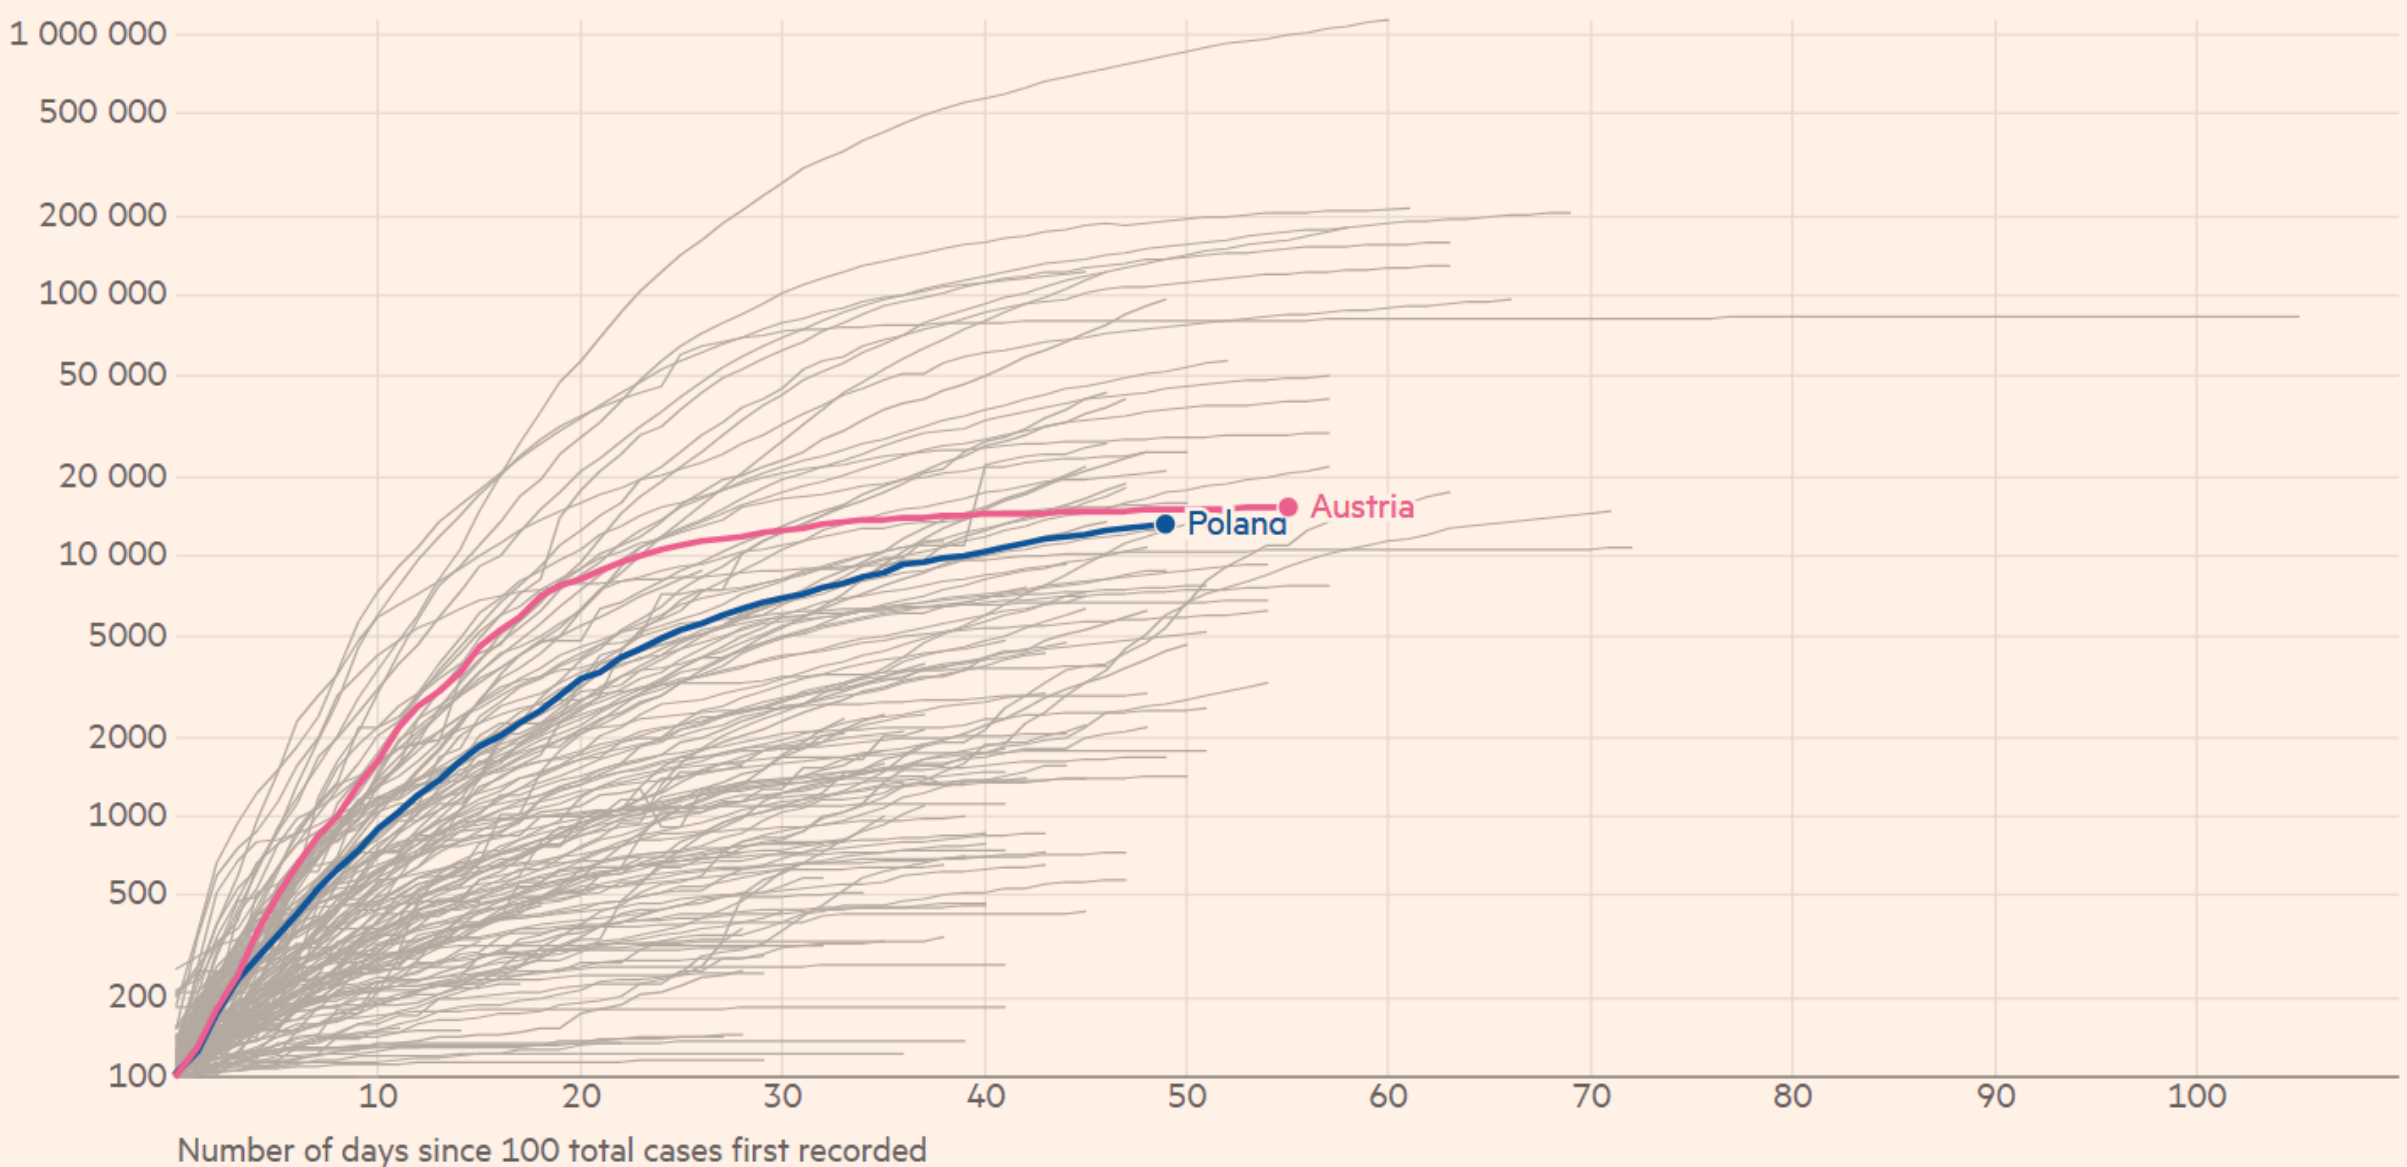

Cumulative confirmed cases of Covid-19 in Poland and Germany

Cumulative cases, by number of days since 100 total cases first recorded

Cumulative confirmed cases of Covid-19 in Poland and Czech Republic

Cumulative cases, by number of days since 100 total cases first recorded

Cumulative confirmed cases of Covid-19 in Poland and United Kingdom

Cumulative cases, by number of days since 100 total cases first recorded

Cumulative confirmed cases of Covid-19 in Poland and Austria

Cumulative cases, by number of days since 100 total cases first recorded