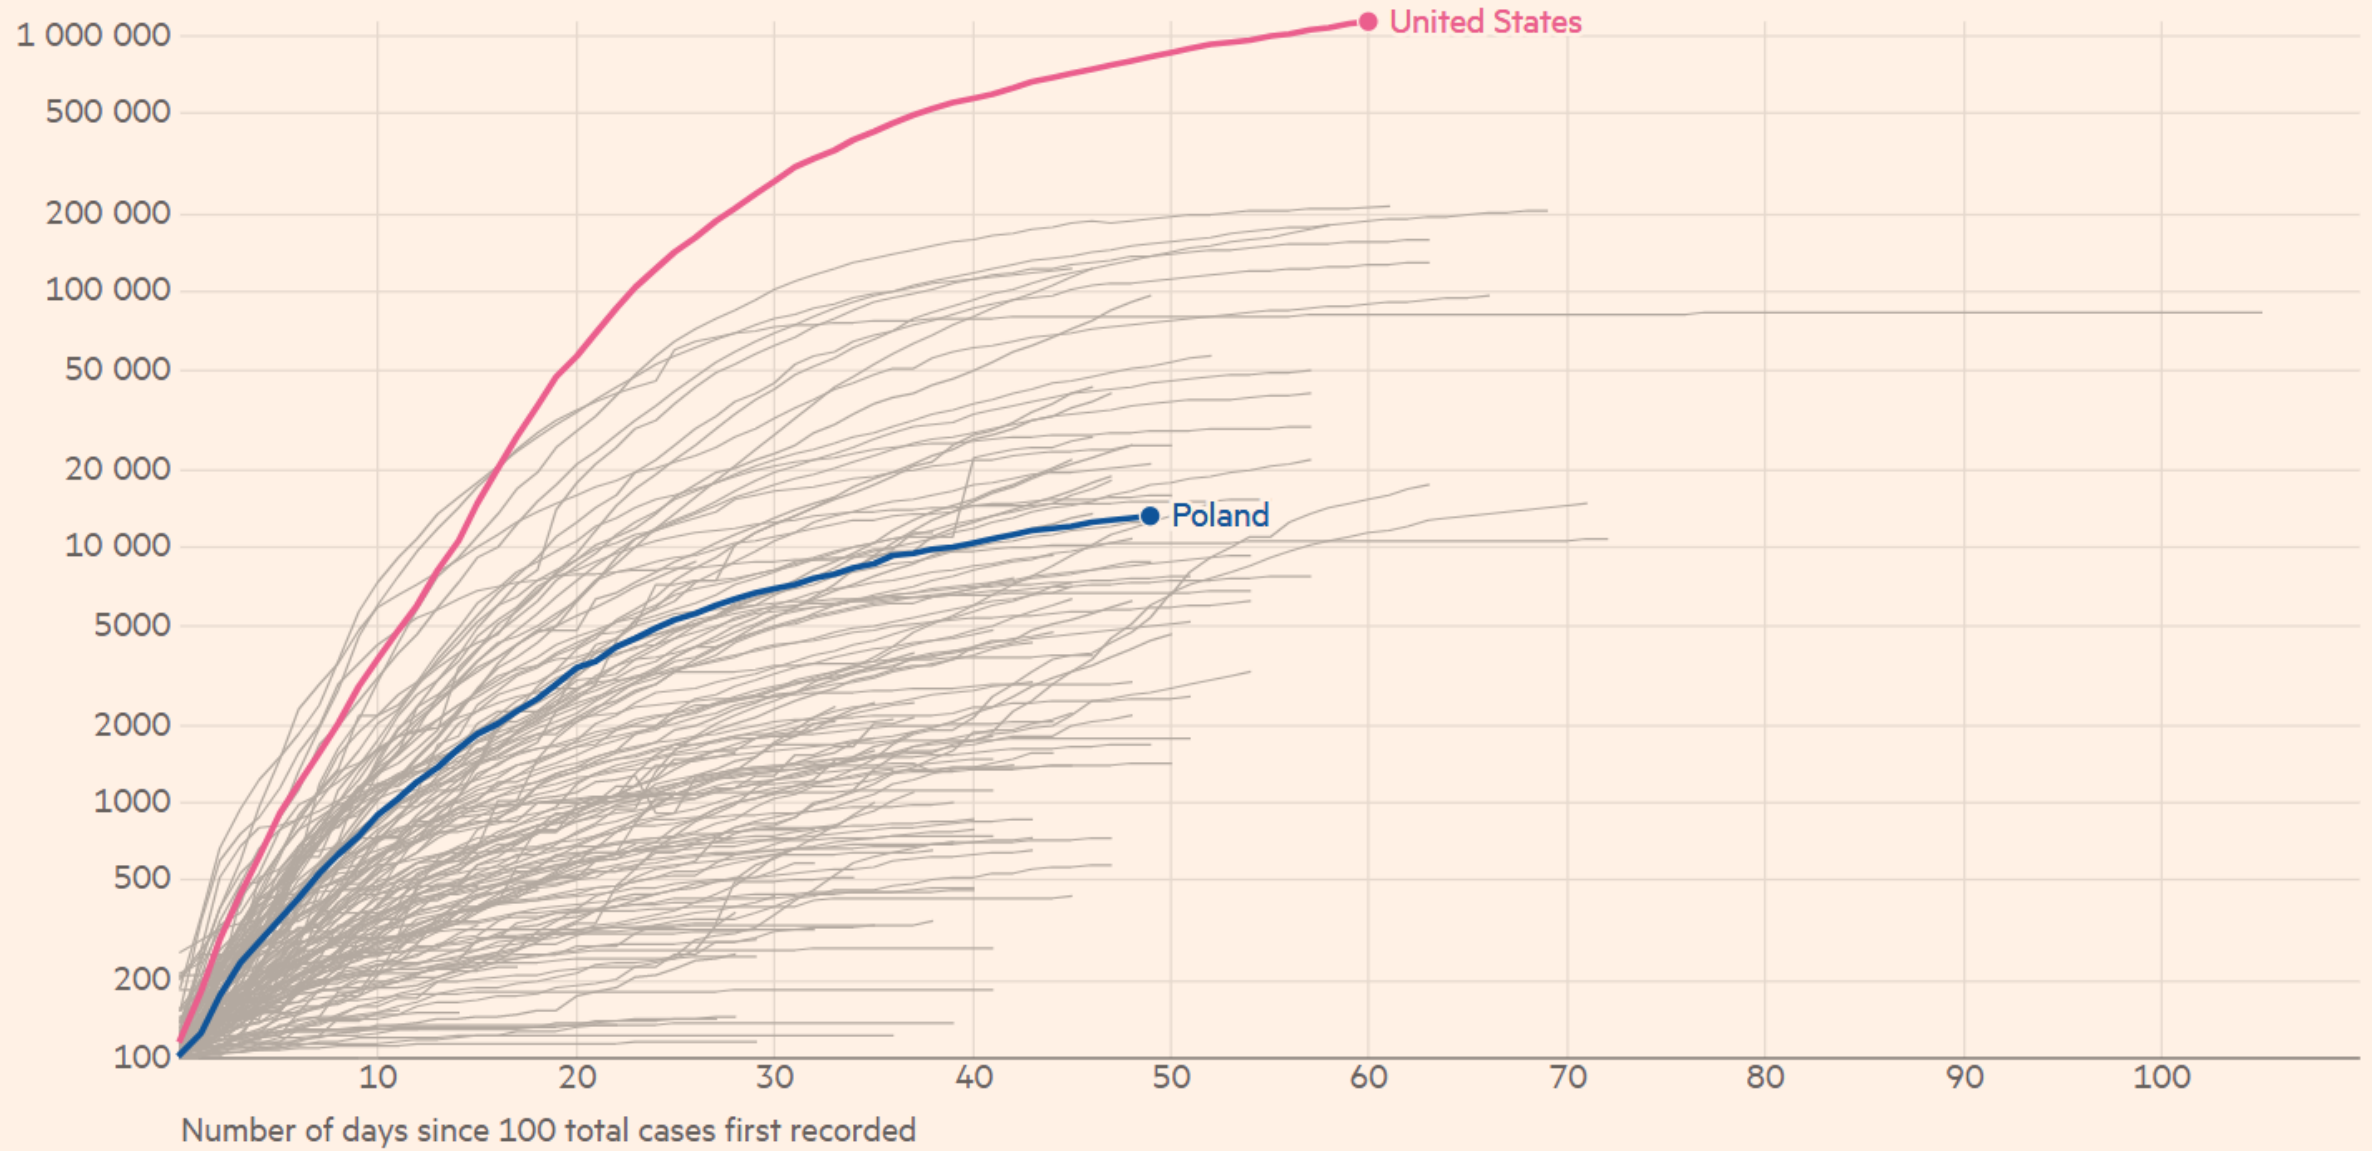

Cumulative confirmed cases of Covid-19 in Poland and Ukraine

Cumulative cases, by number of days since 100 total cases first recorded

Cumulative confirmed cases of Covid-19 in Poland and Romania

Cumulative cases, by number of days since 100 total cases first recorded

Cumulative confirmed cases of Covid-19 in Poland and Russia

Cumulative cases, by number of days since 100 total cases first recorded

Cumulative confirmed cases of Covid-19 in Poland and United Kingdom

Cumulative cases, by number of days since 100 total cases first recorded

Cumulative confirmed cases of Covid-19 in Poland and United States

Cumulative cases, by number of days since 100 total cases first recorded

Cumulative confirmed cases of Covid-19 in Poland and Switzerland

Cumulative cases, by number of days since 100 total cases first recorded

SYTUACJA NA ŚWIECIE

Coronavirus Cases:

3,611,394

[view by country.](#)

Deaths:

250,125

Recovered: