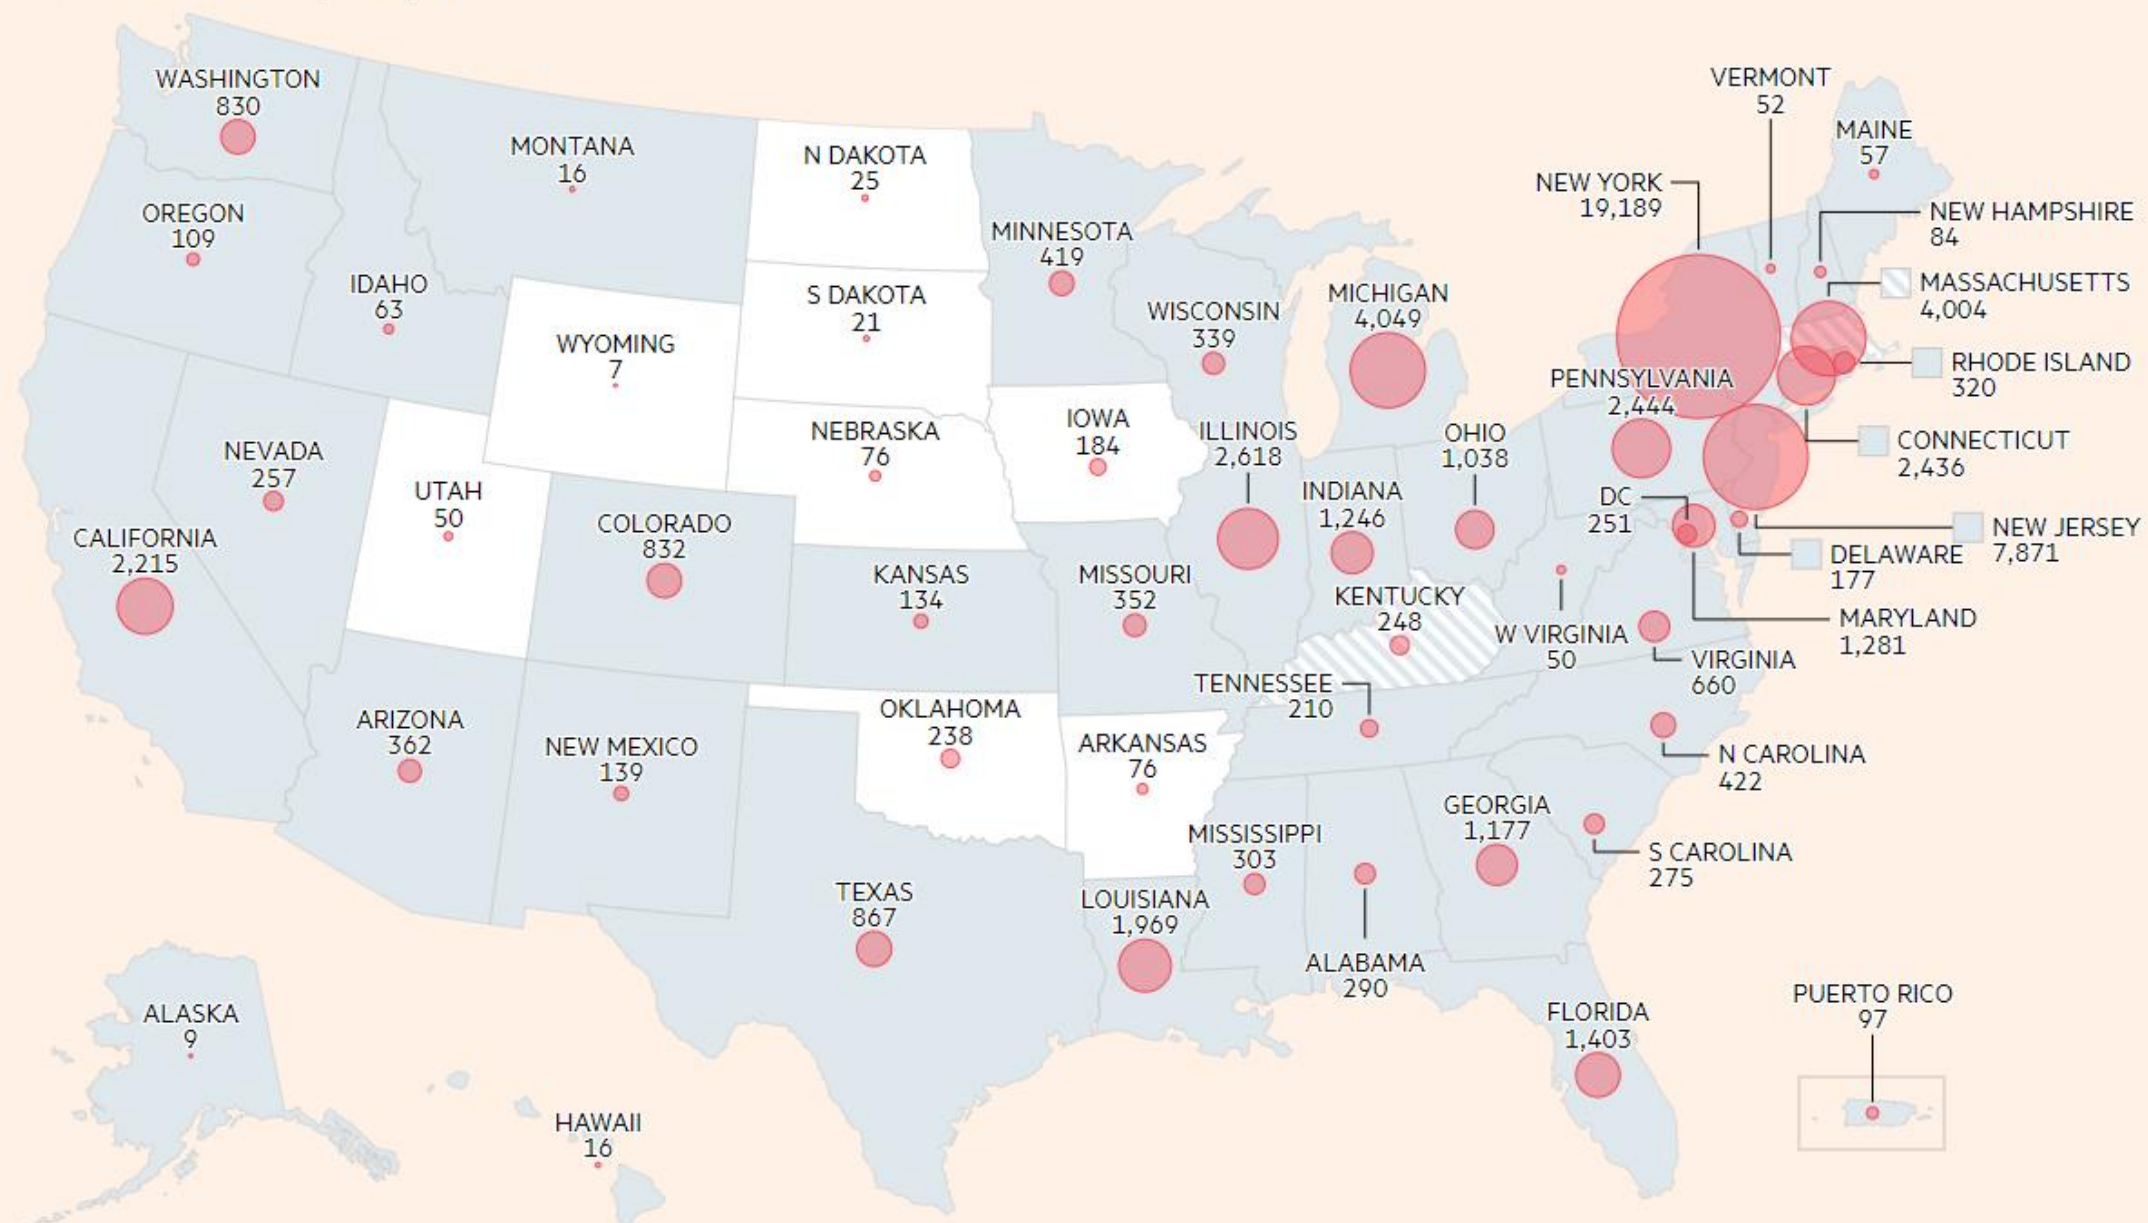

Cumulative cases, by number of days since 100 total cases first recorded

SYTUACJA NA ŚWIECIE

Coronavirus Cases:

3,611,394

[view by country.](#)

Deaths:

250,125

Recovered:

1,171,046

As of 8:49am May 4 BST

Confirmed cases
3,402,364

Deaths
238,881

Coronavirus situation in Europe

Total deaths as of 8:49am May 4 BST

Graphic: Steven Bernard and Cale Tilford
Sources: Johns Hopkins University, CSSE; Worldometers
© FT

Crimea is annexed by Russia but this is not recognised by the international community

Coronavirus situation in the US

Total deaths as of 11:31pm May 3 BST

Statewide 'stay at home' order*
Advisory 'stay at home' order**

Graphic: Steven Bernard and Cale Tilford
Sources: Covid Tracking Project; FT research
© FT

*Includes 'shelter in place' orders
**Includes Kentucky's 'healthy at home' order

Ministerstwo Zdrowia

@MZ_GOV_PL