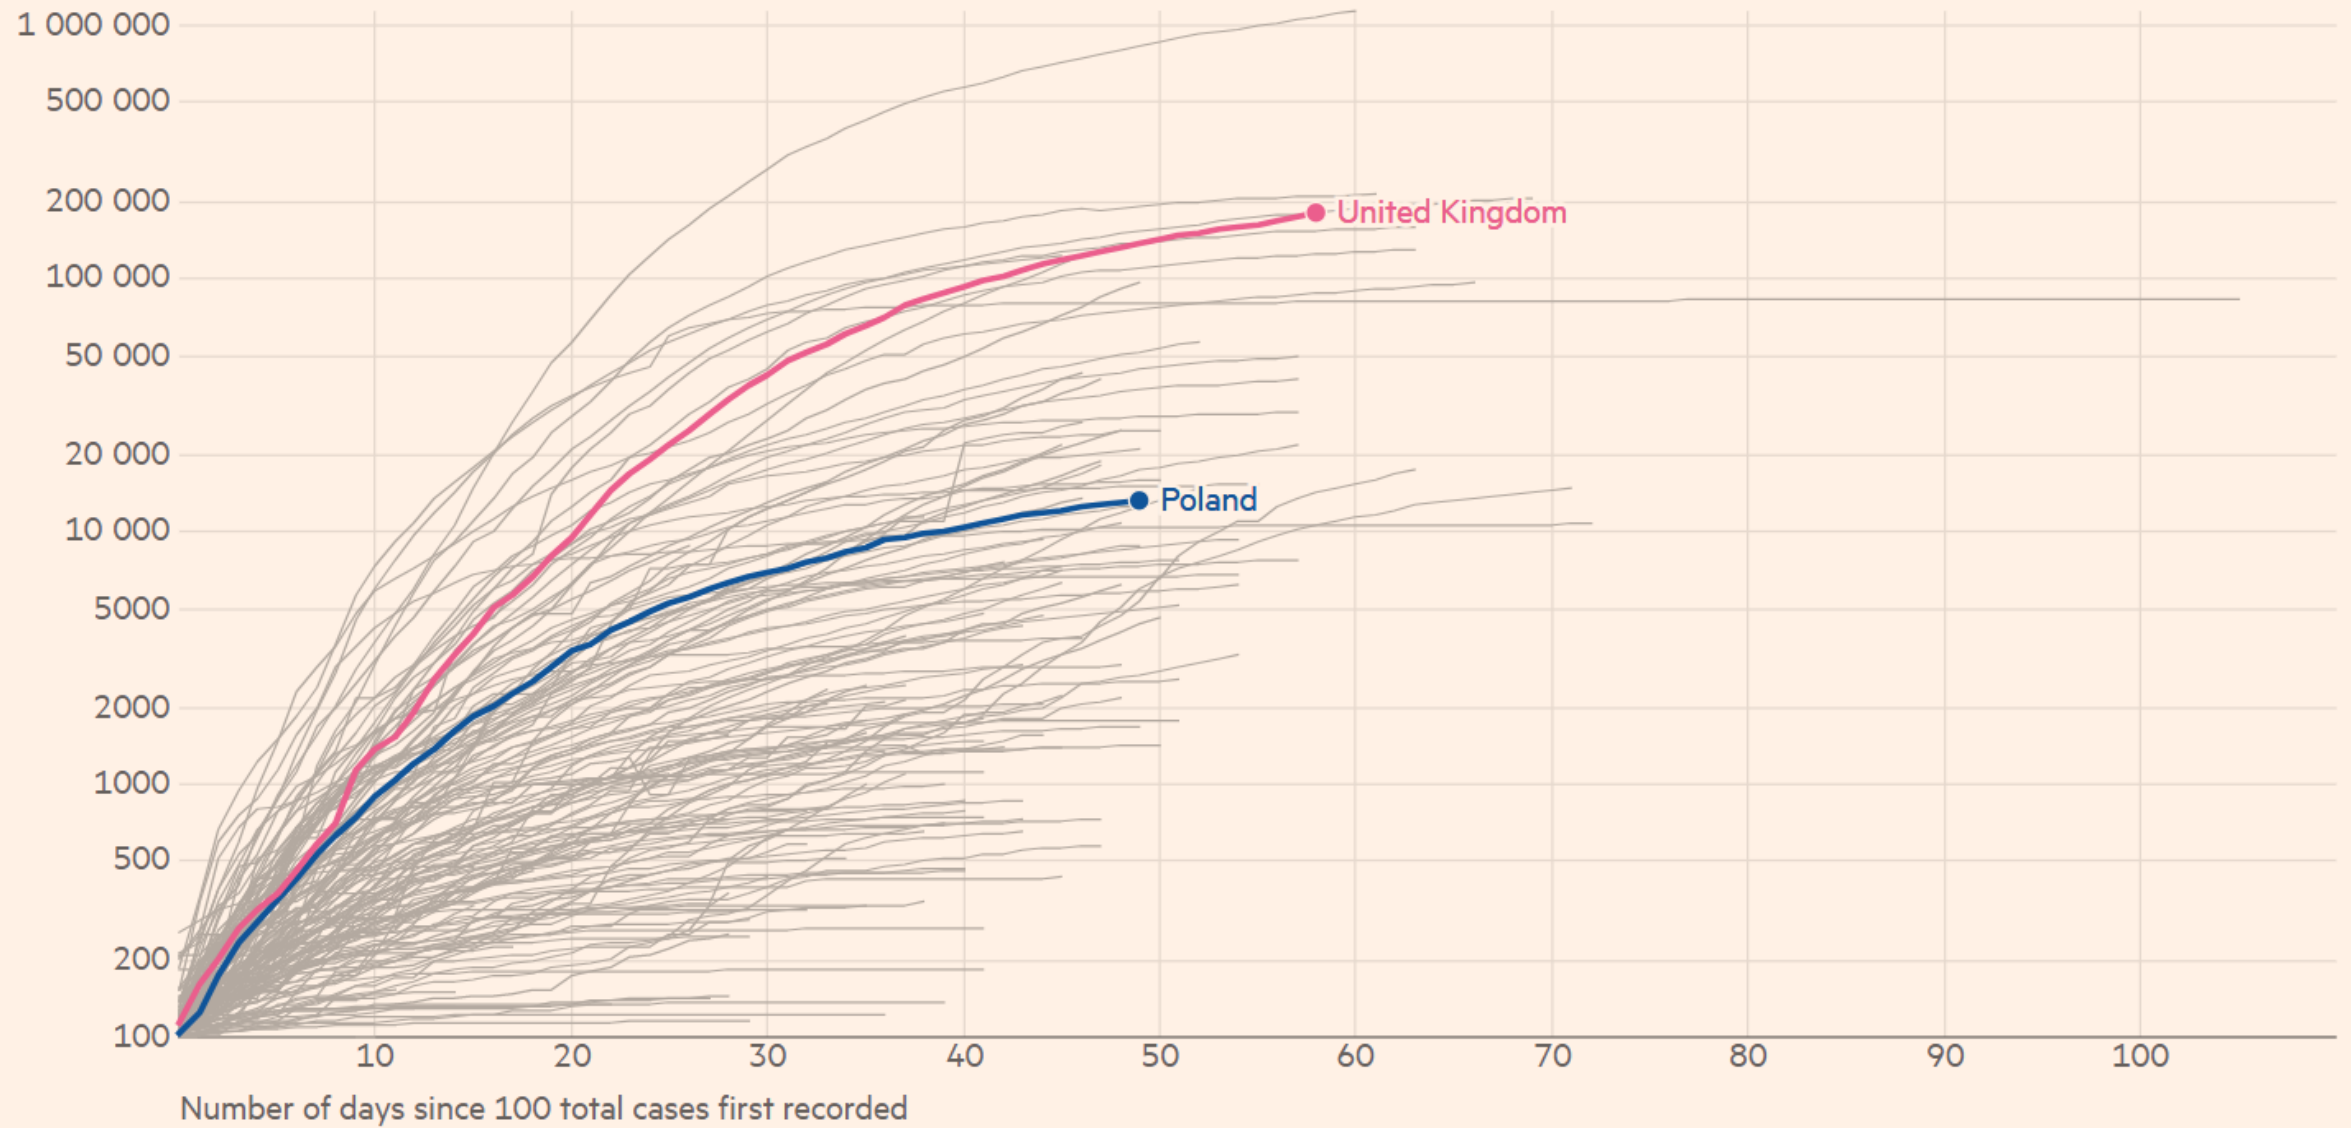

Cumulative confirmed cases of Covid-19 in Poland and Germany

Cumulative cases, by number of days since 100 total cases first recorded

Cumulative confirmed cases of Covid-19 in Poland and Czech Republic

Cumulative cases, by number of days since 100 total cases first recorded

Cumulative confirmed cases of Covid-19 in Poland and United Kingdom

Cumulative cases, by number of days since 100 total cases first recorded

Cumulative confirmed cases of Covid-19 in Poland and Austria

Cumulative cases, by number of days since 100 total cases first recorded