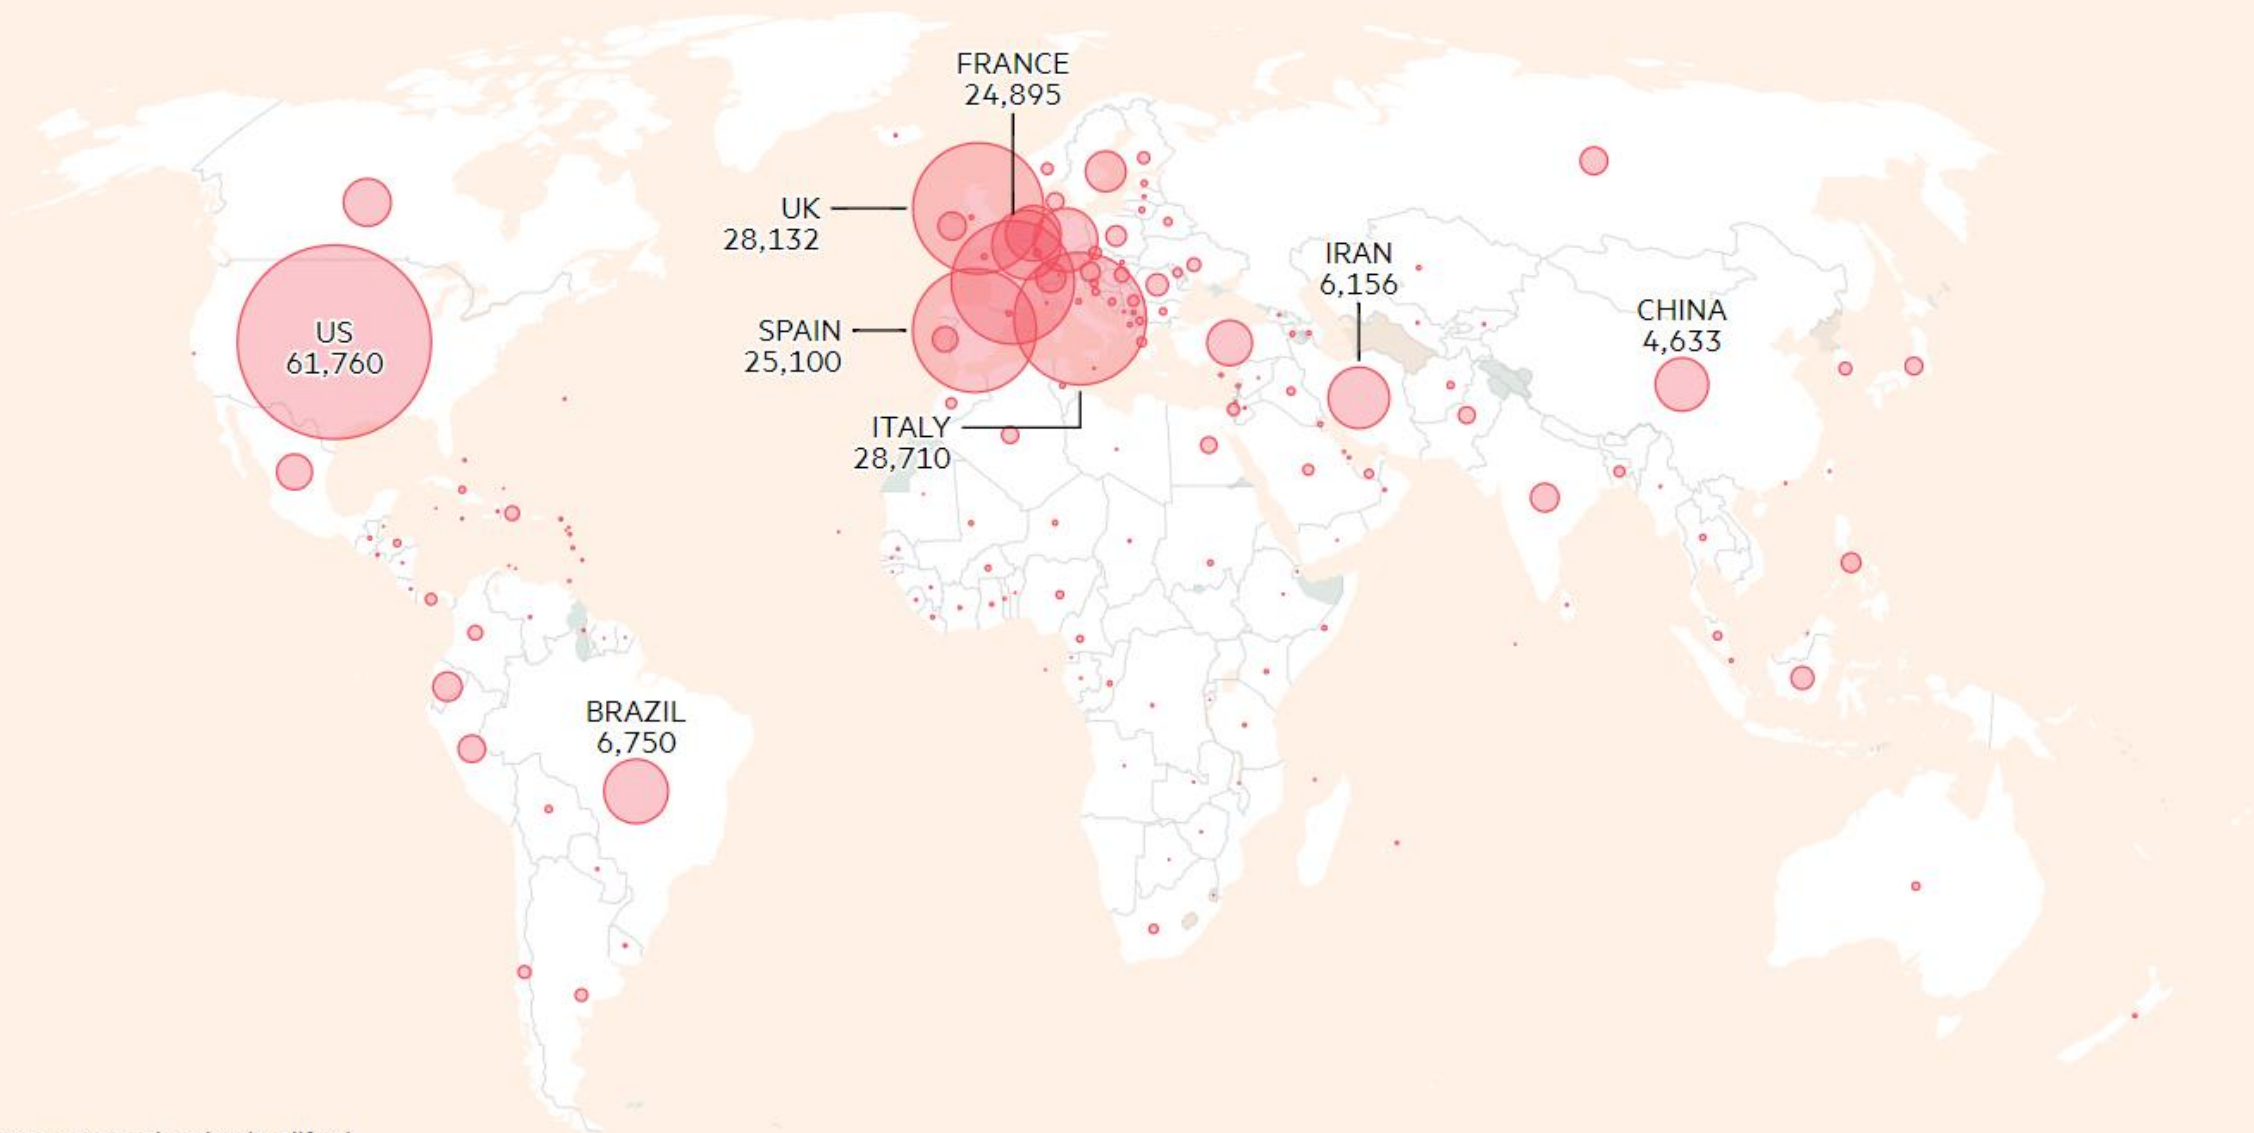

As of 8:49am May 4 BST

Confirmed cases
3,402,364

Deaths
238,881