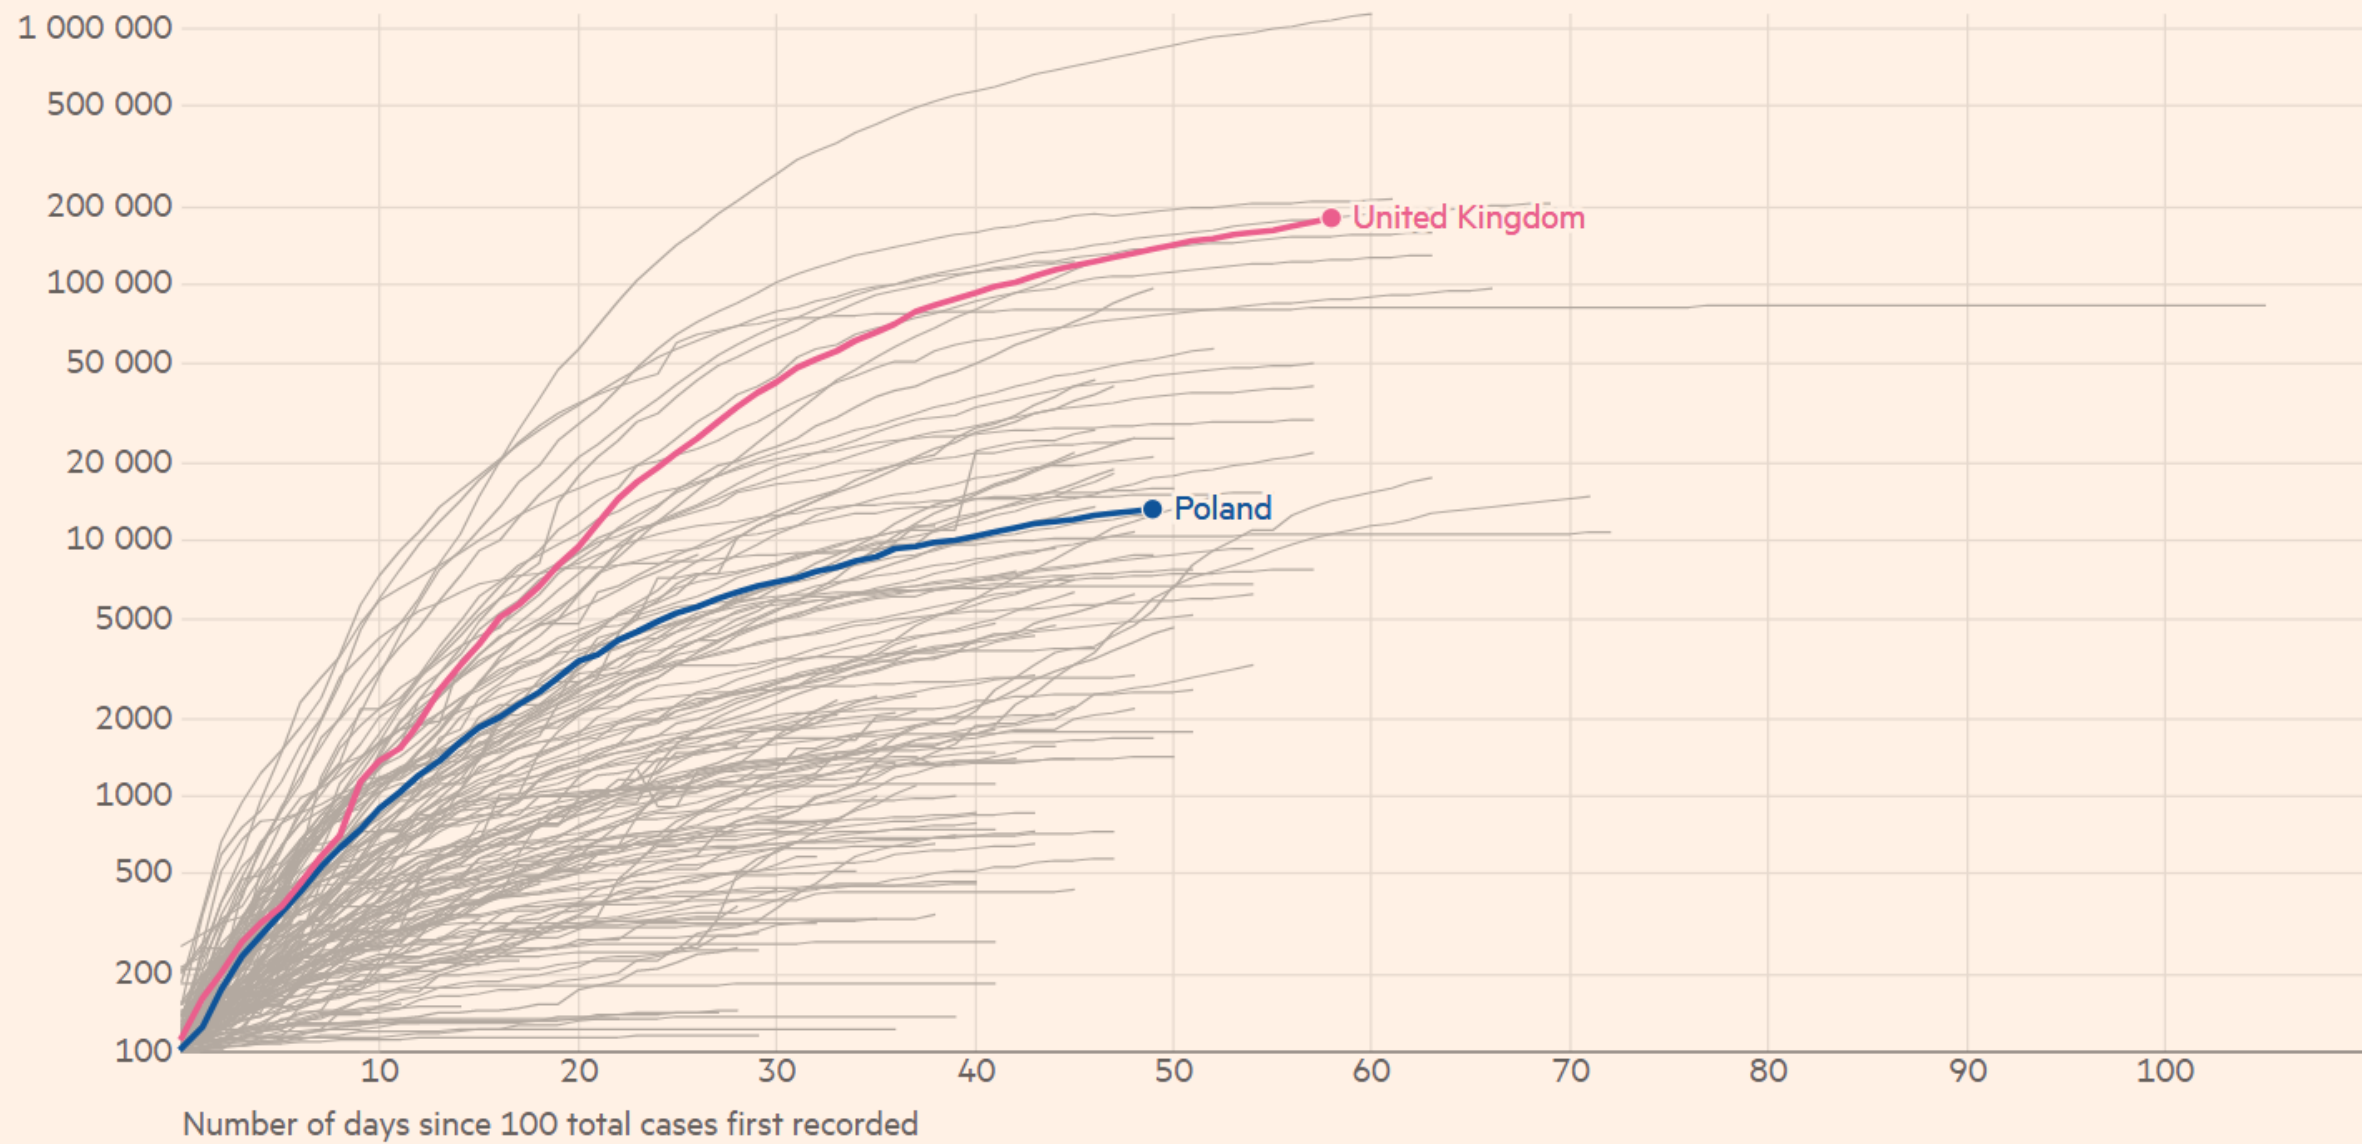

Cumulative confirmed cases of Covid-19 in Poland and United Kingdom

Cumulative cases, by number of days since 100 total cases first recorded

Cumulative confirmed cases of Covid-19 in Poland and Austria

Cumulative cases, by number of days since 100 total cases first recorded

Cumulative confirmed cases of Covid-19 in Poland and Ukraine

Cumulative cases, by number of days since 100 total cases first recorded

Cumulative confirmed cases of Covid-19 in Poland and Romania

Cumulative cases, by number of days since 100 total cases first recorded

Cumulative confirmed cases of Covid-19 in Poland and Russia

Cumulative cases, by number of days since 100 total cases first recorded

Cumulative confirmed cases of Covid-19 in Poland and United Kingdom

Cumulative cases, by number of days since 100 total cases first recorded