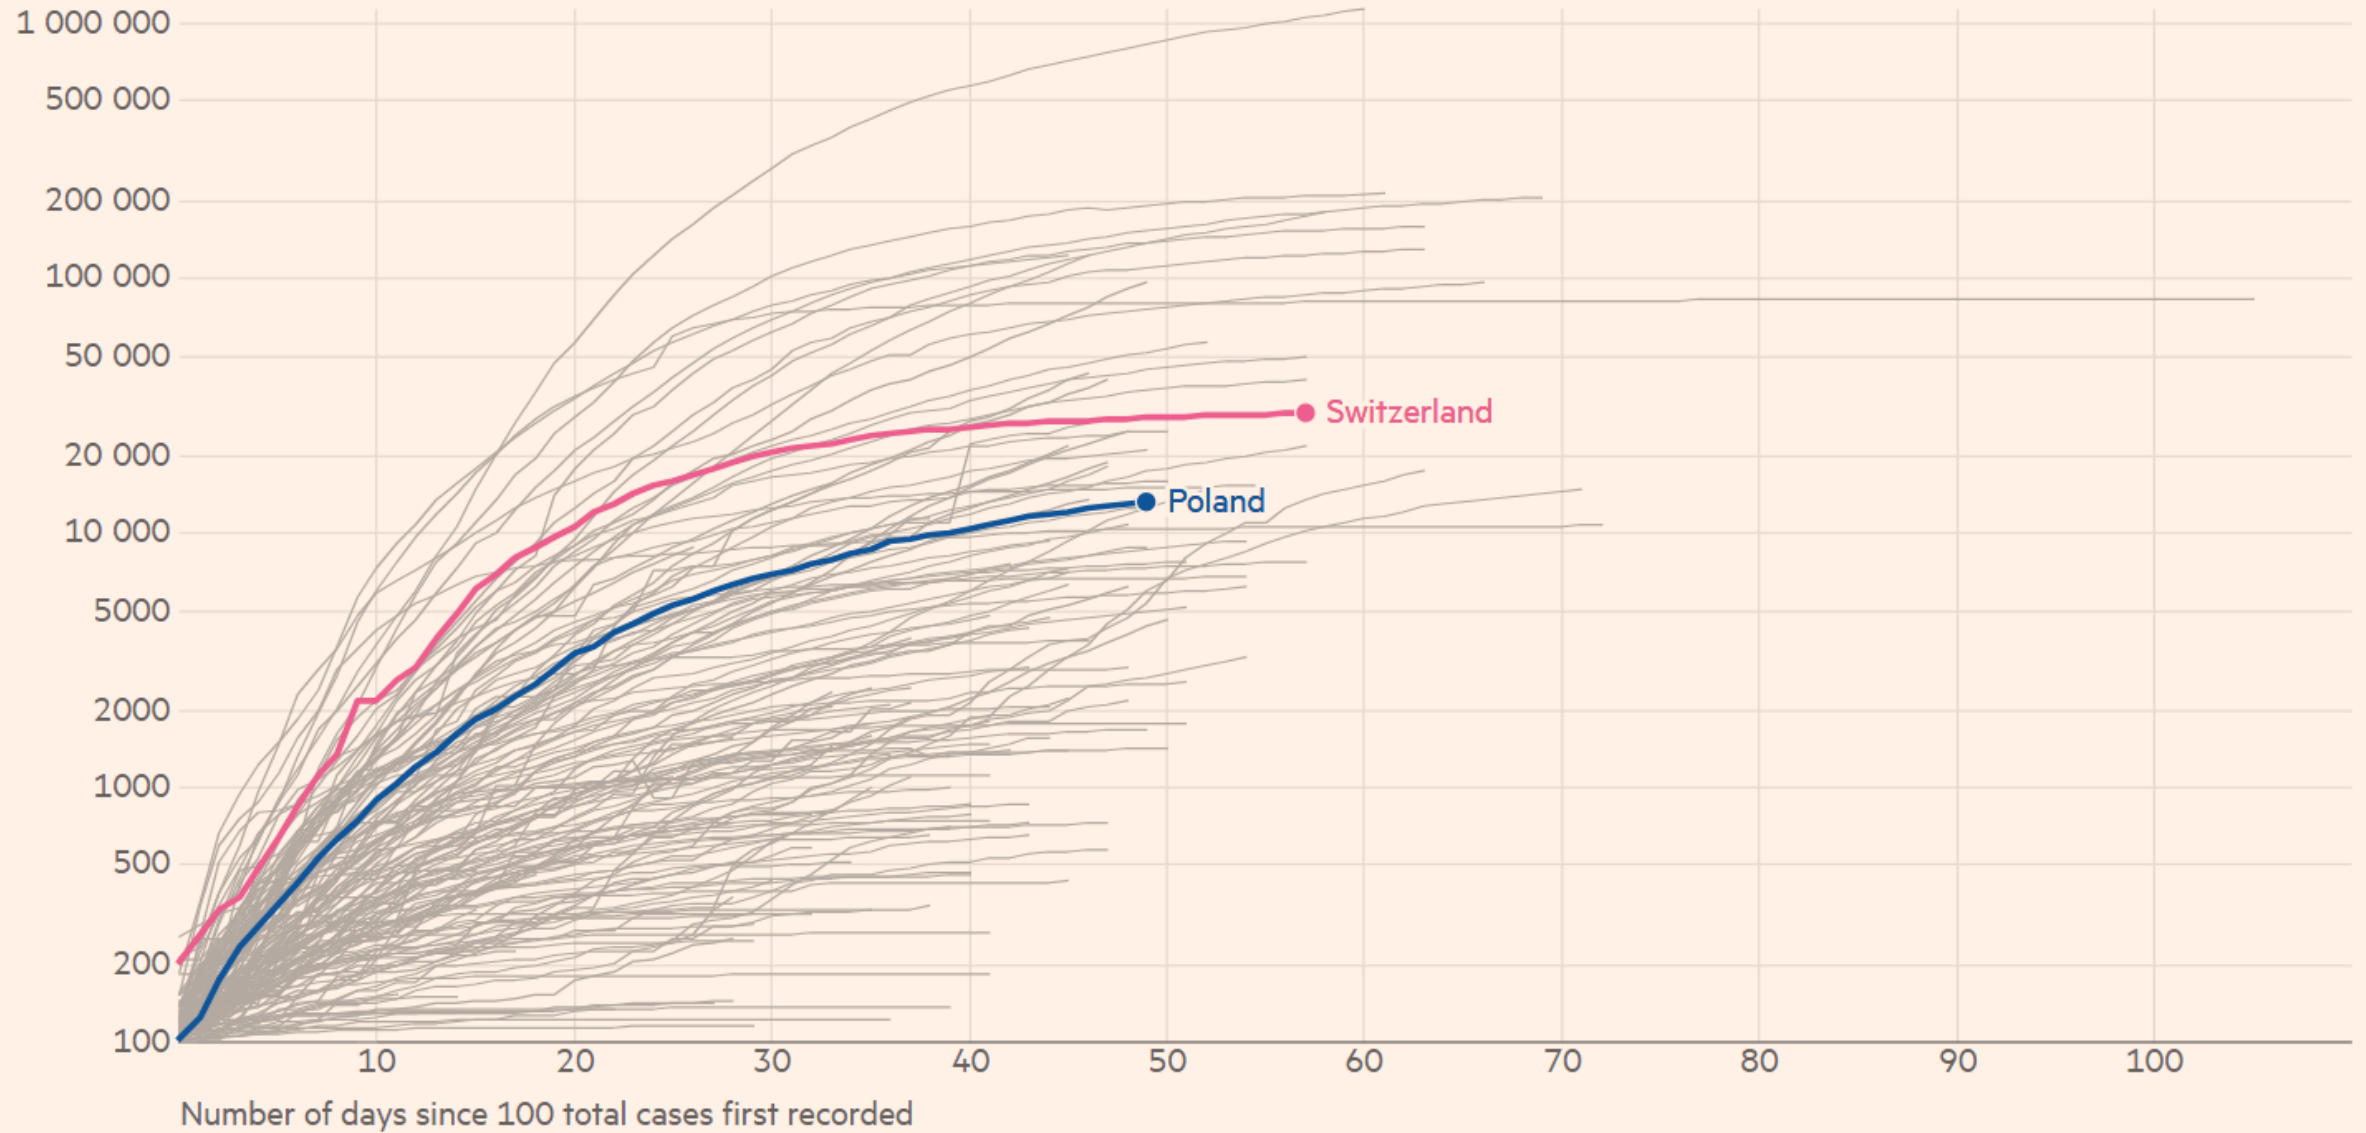

Cumulative confirmed cases of Covid-19 in Poland and Ukraine

Cumulative cases, by number of days since 100 total cases first recorded

Cumulative confirmed cases of Covid-19 in Poland and Romania

Cumulative cases, by number of days since 100 total cases first recorded

Cumulative confirmed cases of Covid-19 in Poland and Russia

Cumulative cases, by number of days since 100 total cases first recorded

Cumulative confirmed cases of Covid-19 in Poland and United Kingdom

Cumulative cases, by number of days since 100 total cases first recorded

Cumulative confirmed cases of Covid-19 in Poland and United States

Cumulative cases, by number of days since 100 total cases first recorded

Cumulative confirmed cases of Covid-19 in Poland and Switzerland

Cumulative cases, by number of days since 100 total cases first recorded

SYTUACJA NA ŚWIECIE

Coronavirus Cases:

3,611,394

[view by country.](#)

Deaths:

250,125

Recovered: