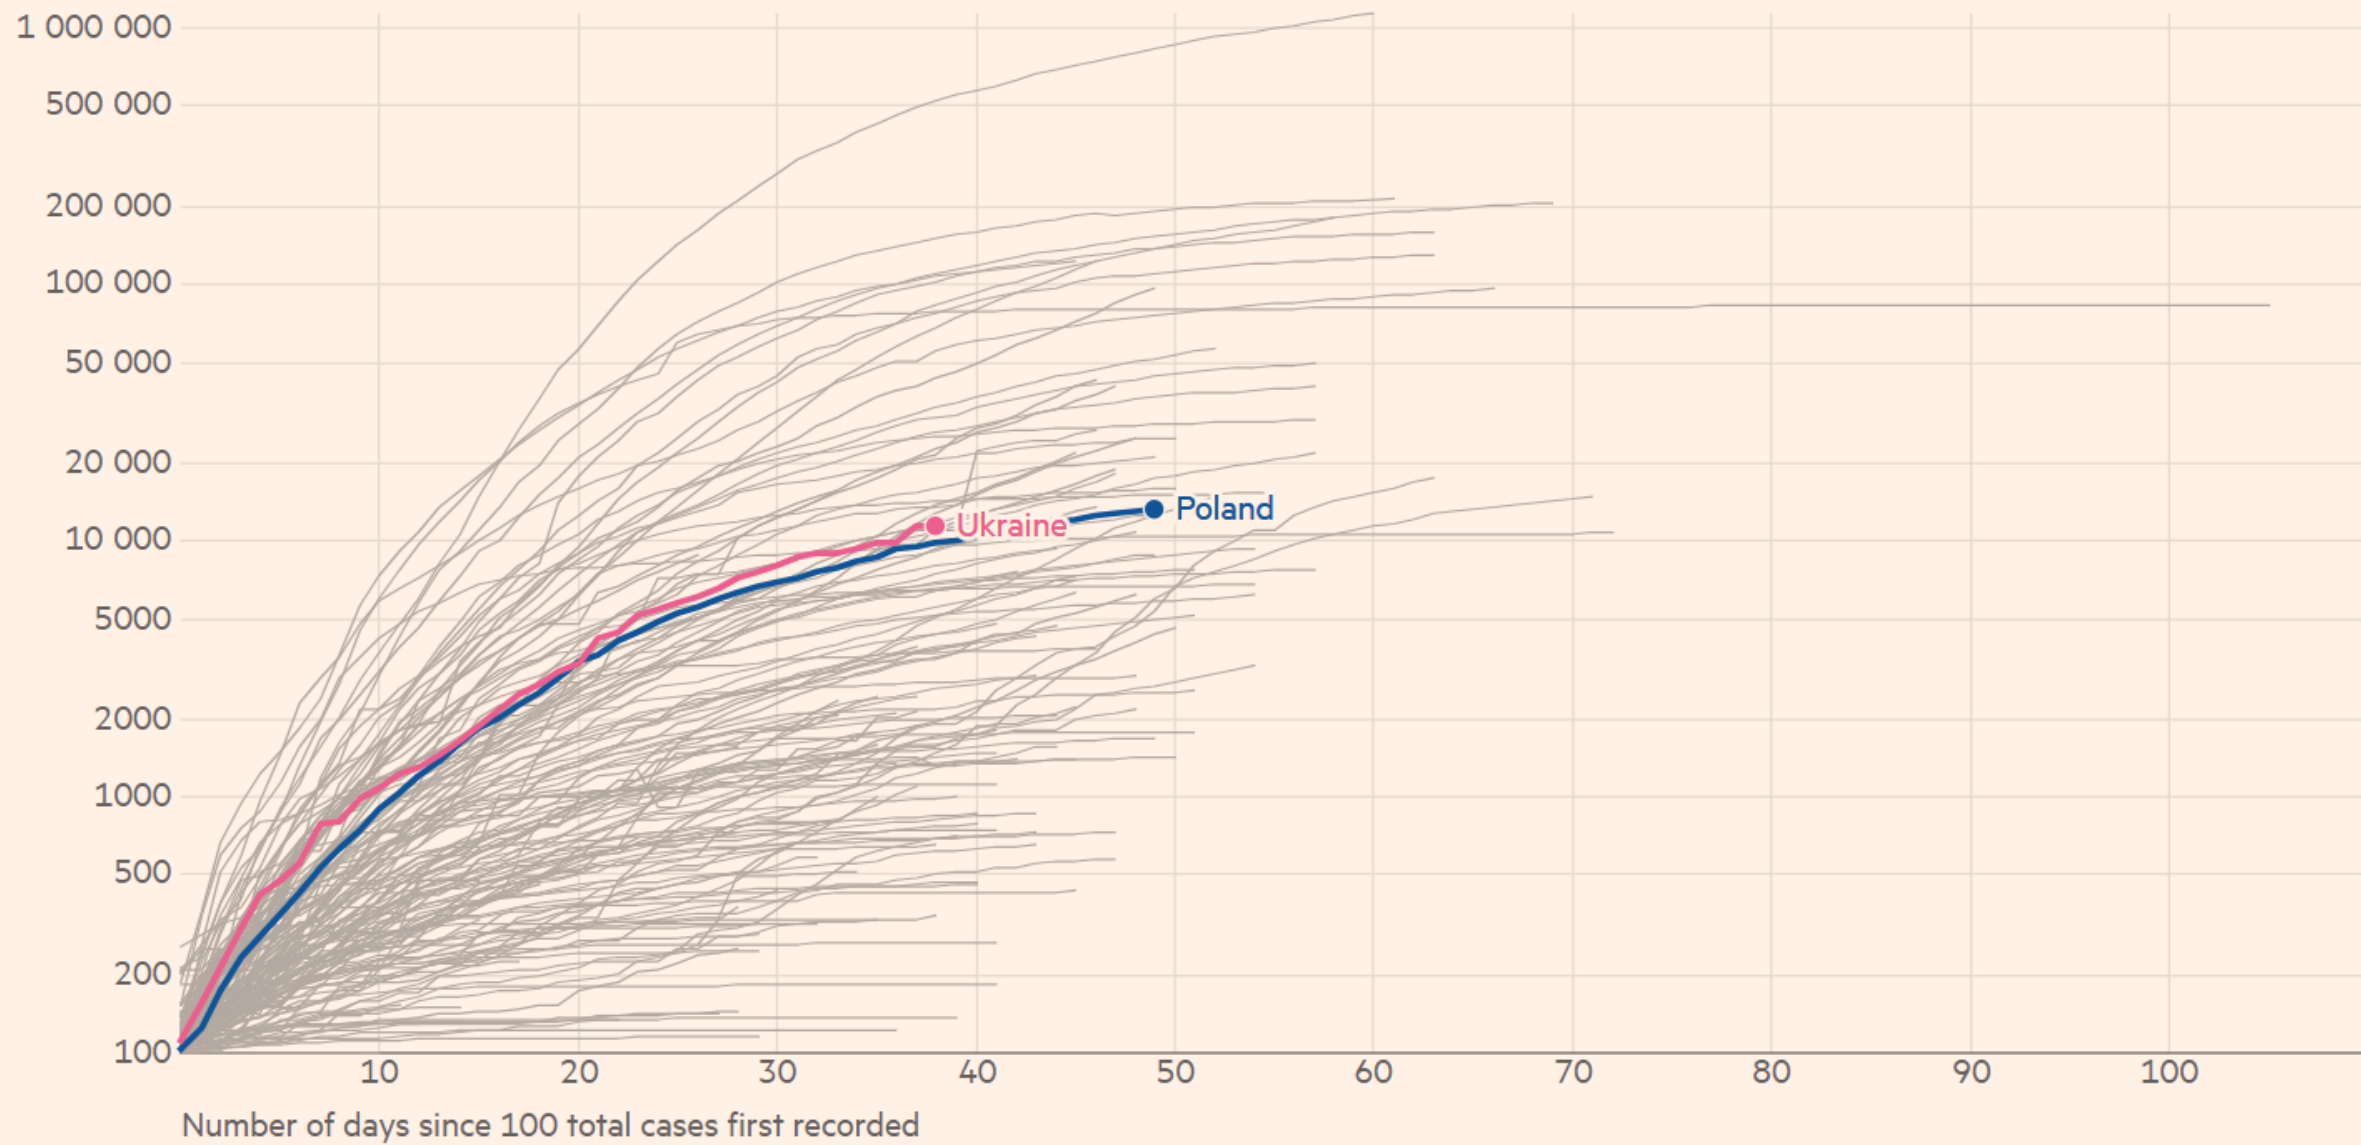

Cumulative confirmed cases of Covid-19 in Poland and United Kingdom

Cumulative cases, by number of days since 100 total cases first recorded

Cumulative confirmed cases of Covid-19 in Poland and Austria

Cumulative cases, by number of days since 100 total cases first recorded

Cumulative confirmed cases of Covid-19 in Poland and Ukraine

Cumulative cases, by number of days since 100 total cases first recorded

Cumulative confirmed cases of Covid-19 in Poland and Romania

Cumulative cases, by number of days since 100 total cases first recorded