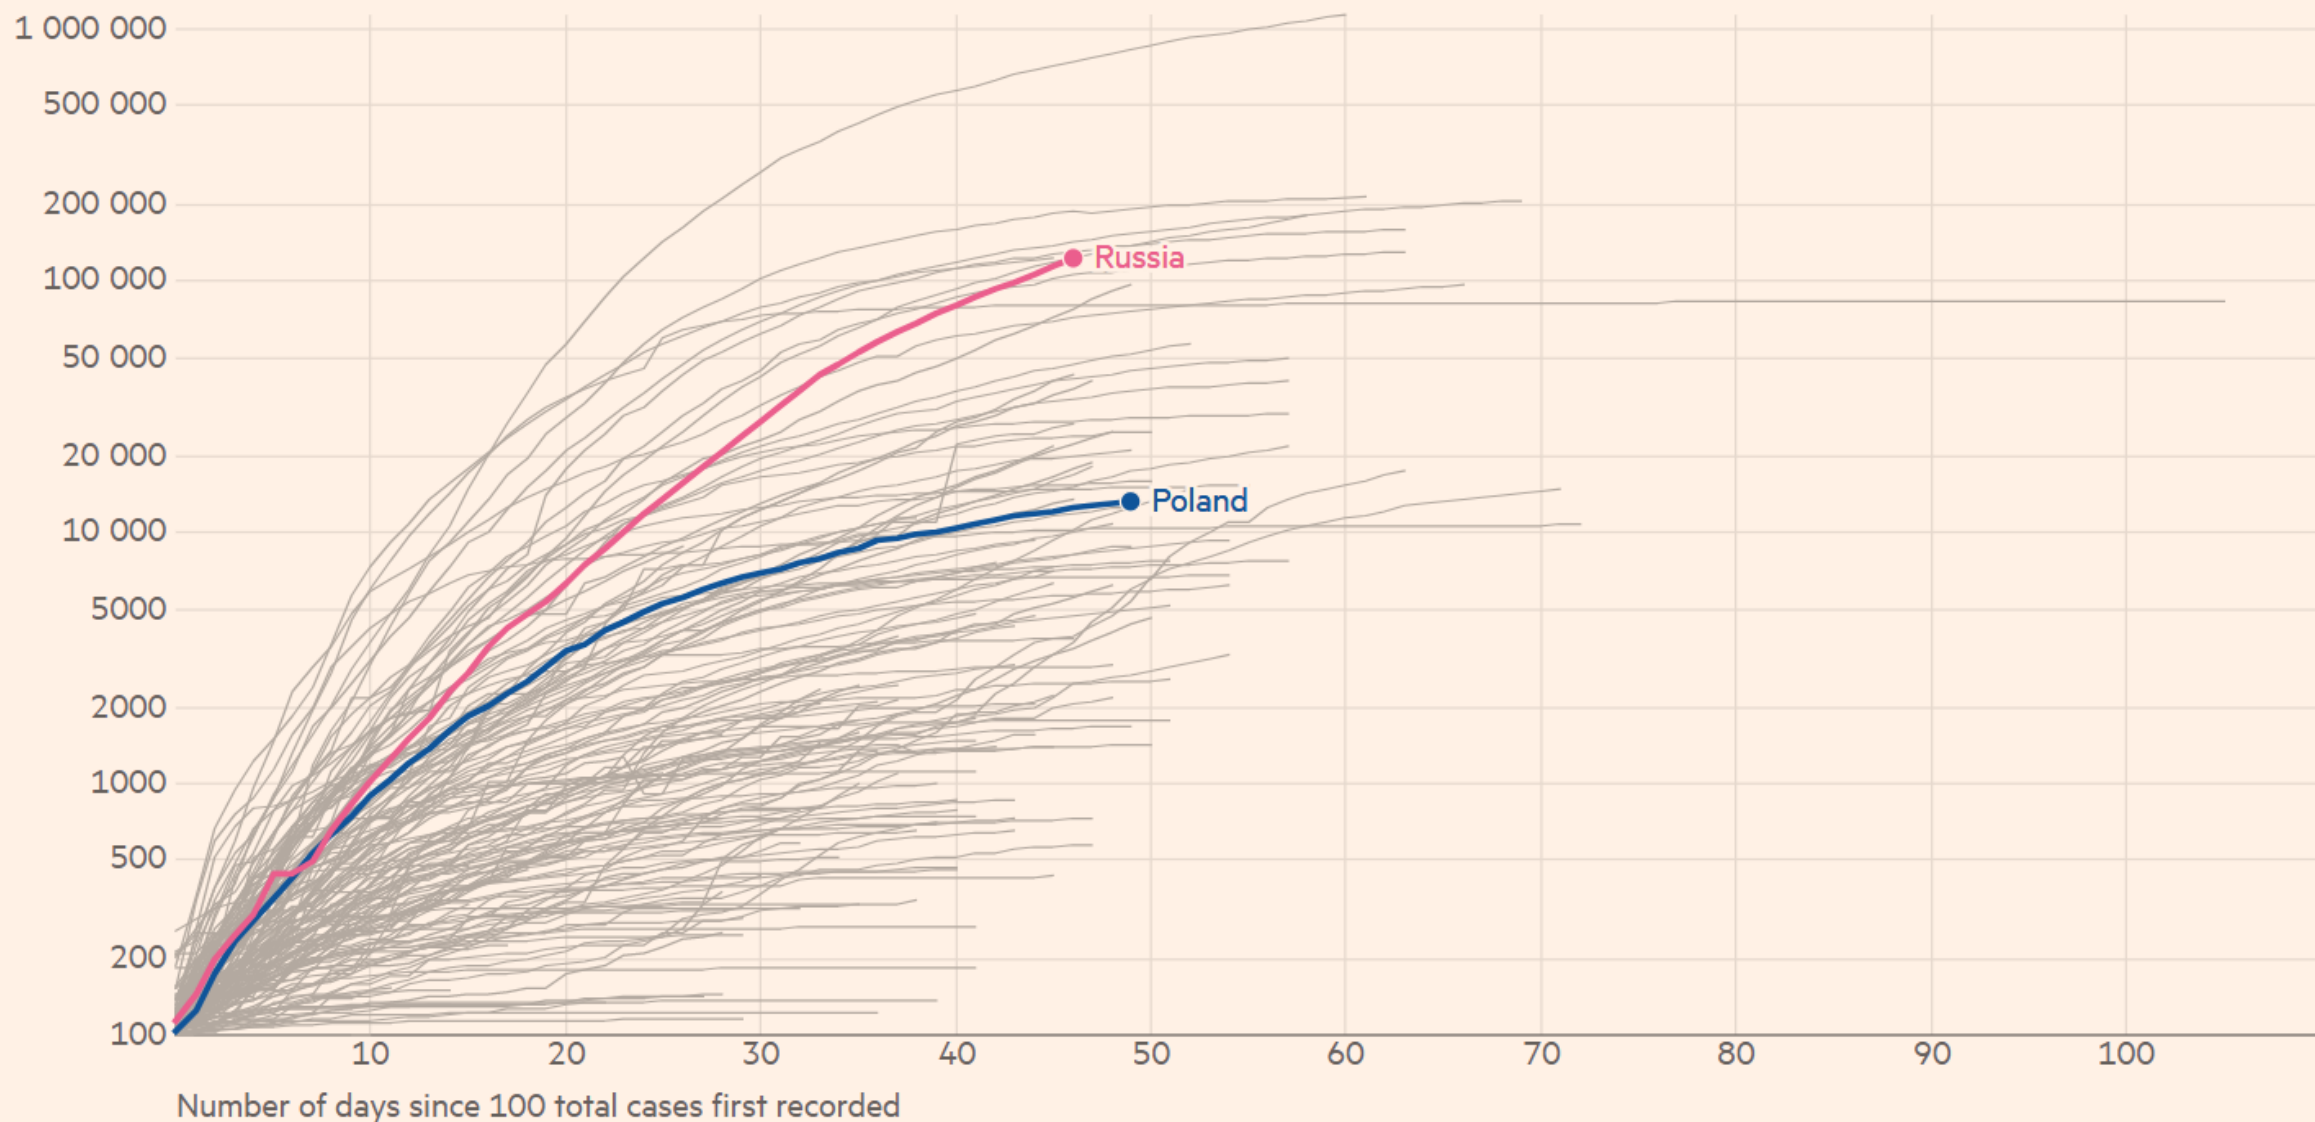

Cumulative confirmed cases of Covid-19 in Poland and United Kingdom

Cumulative cases, by number of days since 100 total cases first recorded

Cumulative confirmed cases of Covid-19 in Poland and Austria

Cumulative cases, by number of days since 100 total cases first recorded

Cumulative confirmed cases of Covid-19 in Poland and Ukraine

Cumulative cases, by number of days since 100 total cases first recorded

Cumulative confirmed cases of Covid-19 in Poland and Romania

Cumulative cases, by number of days since 100 total cases first recorded

Cumulative confirmed cases of Covid-19 in Poland and Russia

Cumulative cases, by number of days since 100 total cases first recorded

Cumulative confirmed cases of Covid-19 in Poland and United Kingdom

Cumulative cases, by number of days since 100 total cases first recorded