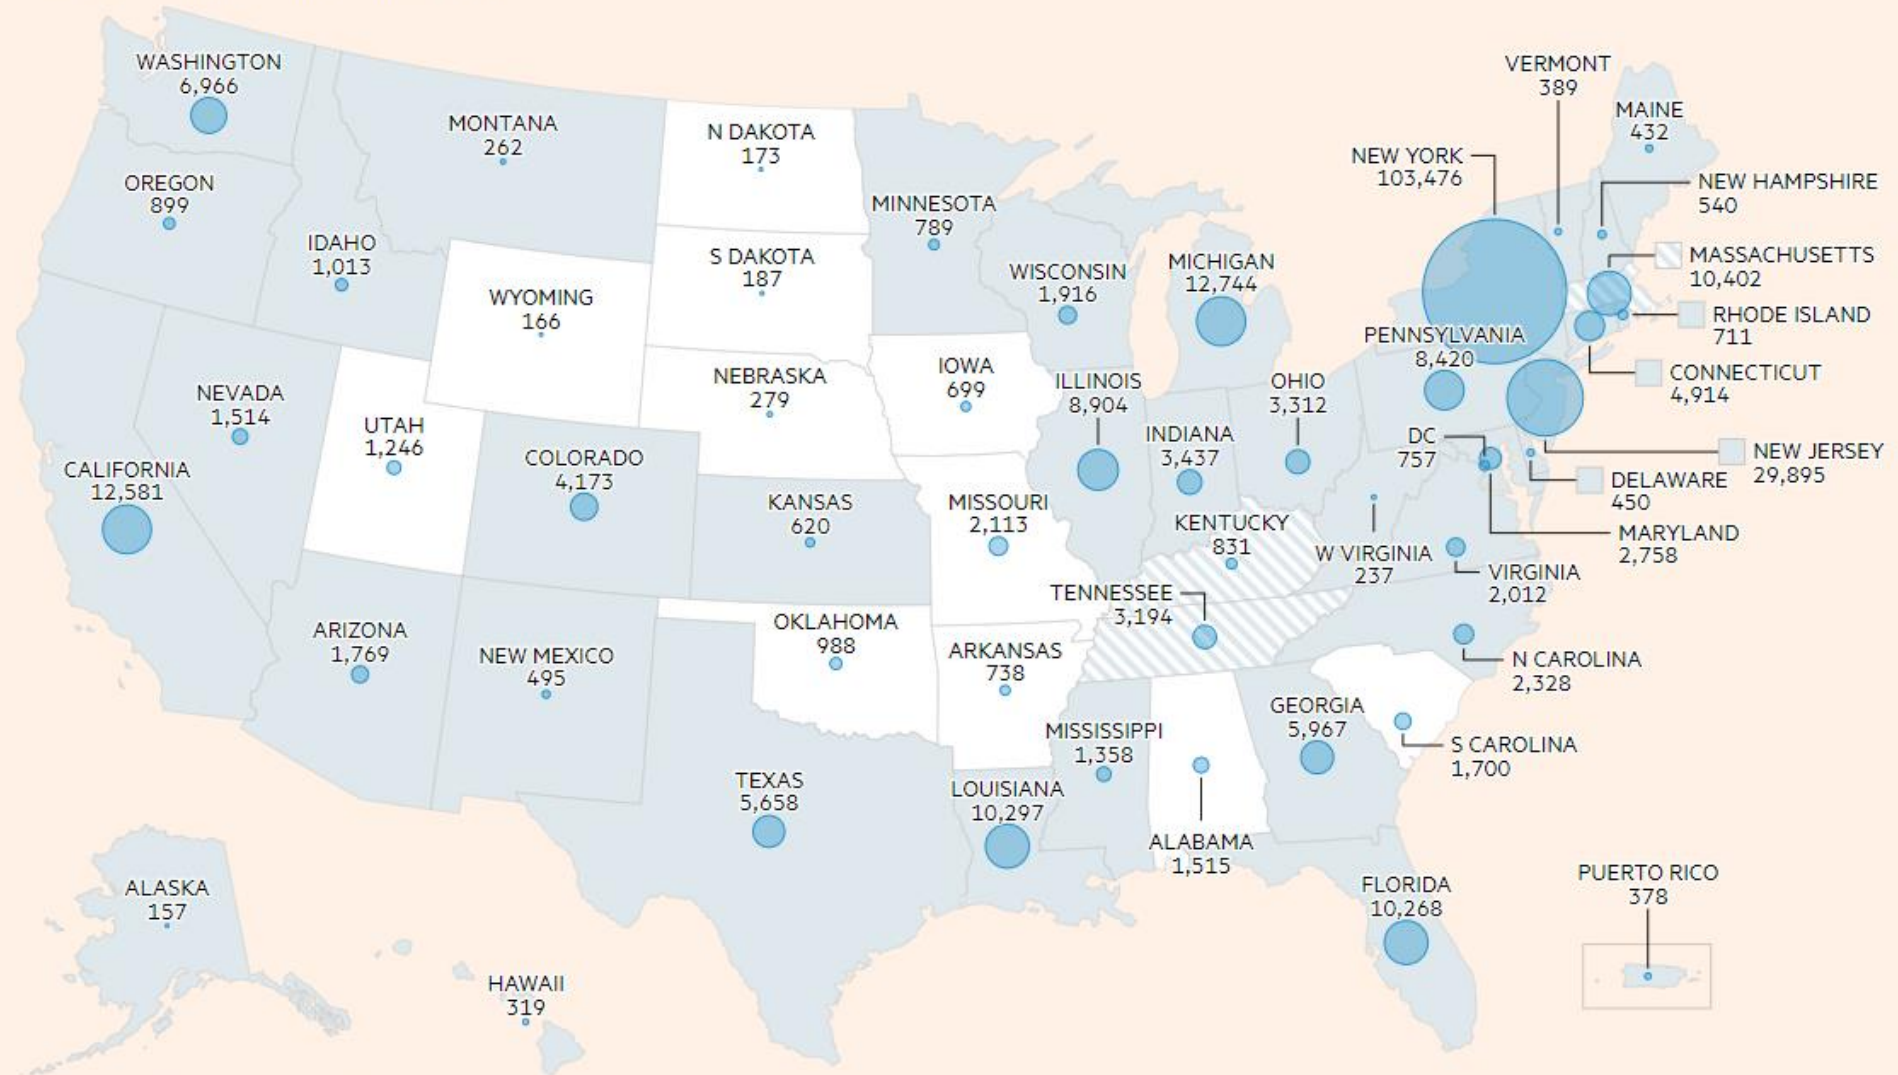

# Koronawirus na świecie. Ponad milion potwierdzonych przypadków

Stan na: 3 kwietnia 2020. Kliknij na wybrane państwo lub skorzystaj z wyszukiwarki po lewej stronie mapy

A) <10   B) >10   C) >100   D) >500   E) >1000   F) >5000   G) >10 000   H) >50 000   I) >100 000   J) >200 000

Total cases confirmed as of 9:22am Apr 4 BST

Graphic: Steven Bernard and Cale Tilford

Source: Johns Hopkins University, CSSE; Worldometers

© FT

Źródło: FinancialTimes

Total cases confirmed as of 9:21am Apr 4 BST

Advisory 'stay at home' order\*\*

Graphic: Steven Bernard and Cale Tilford  
Source: Johns Hopkins University, CSSE; Worldometers  
© FT

\*Includes 'shelter in place' orders and those that have yet to go into effect  
\*\*Includes Kentucky's 'healthy at home' order and Tennessee's 'safer at home' order