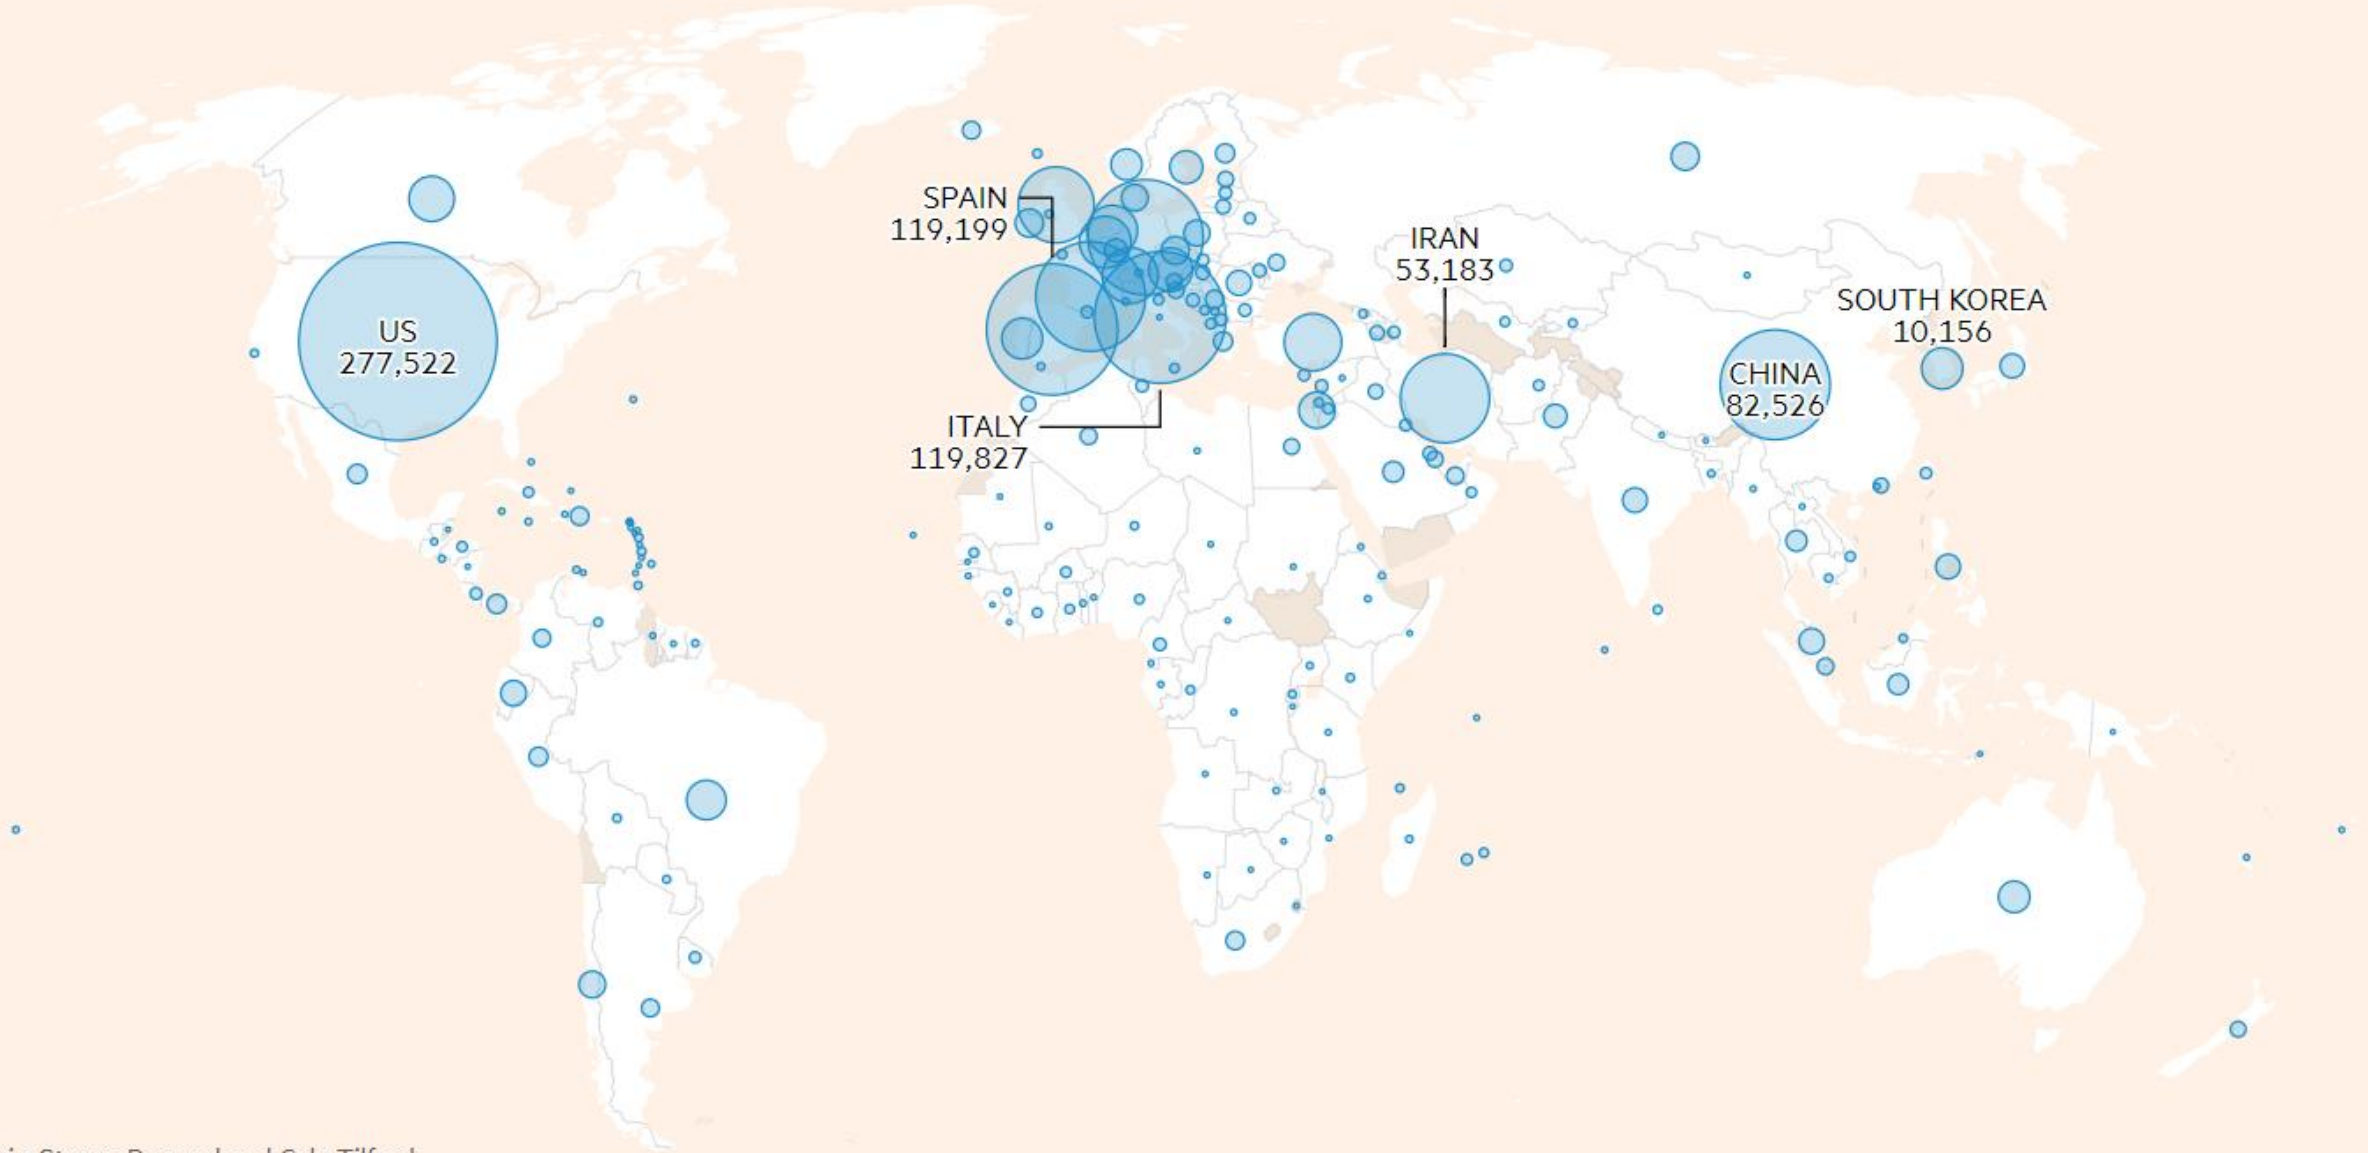

As of 9:22am Apr 4 BST

Confirmed cases
1,119,971

Deaths
59,244